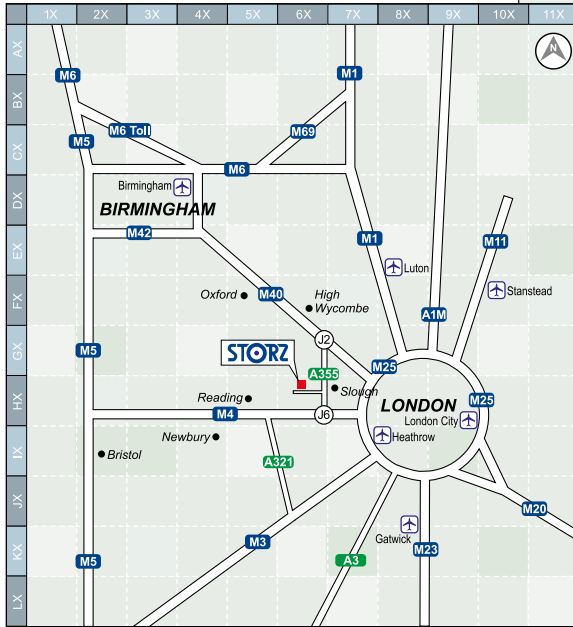

By Road - From M40: Leave the motorway at J2. Follow signs to Slough. Edinbrough Avenue is on the right after 'Pets at Home'.

By Road - From M4: Leave the motorway at J6. Follow the signs to Slough Trading Estate, joining the A355. Turn left at Sainsbury's on to Montrose Avenue, then follow the road around the end of the KARL STORZ building and turn left into Perth Avenue. Our car park will be to your left. There are visitors parking bays by the reception entrance.

By Rail: Slough train and bus stations are a 20 minute walk or short taxi journey along Bath Road

By Air: Heathrow International Airport is a 20 minute taxi journey.

Parking and Directions from Premier Inn

Parking at our offices is limited so unless otherwise agreed we ask that you park at the multistorey car park on **Bedford Avenue**, post code **SL1 4RA**. Please allow 10 minutes to walk from the car park and the Premier Inn to the office.