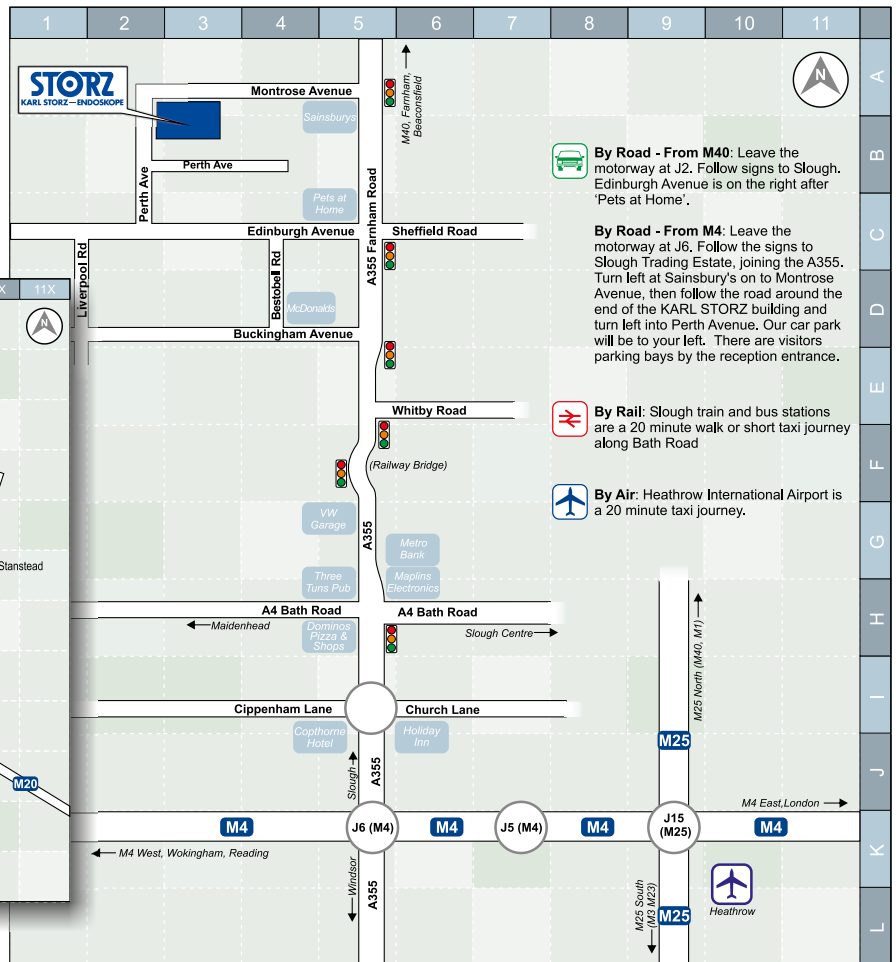

By Road - From M40: Leave the motorway at J2. Follow signs to Slough. Edinbrough Avenue is on the right after 'Pets at Home'.

By Road - From M4: Leave the motorway at J6. Follow the signs to Slough Trading Estate, joining the A355. Turn left at Sainsbury's on to Montrose Avenue, then follow the road around the end of the KARL STORZ building and turn left into Perth Avenue. Our car park will be to your left. There are visitors parking bays by the reception entrance.

By Rail: Slough train and bus stations are a 20 minute walk or short taxi journey along Bath Road

By Air: Heathrow International Airport is a 20 minute taxi journey.

Parking and Directions from Premier Inn

Parking at our offices is limited so unless otherwise agreed we ask that you park at the multistorey car park on **Bedford Avenue**, post code **SL1 4RA**. Please allow 10 minutes to walk from the car park and the Premier Inn to the office.

Tariffs

(information correct as of October 2021)

JustPark

Pay by mobile

0 - 1 Hr	- Free
1 - 2 Hrs	- £1.50
2 - 4 Hrs	- £3.00
4 - 6 Hrs	- £4.50
6 - 8 Hrs	- £6.50
8 - 12 Hrs	- £8.50
12 - 24 Hrs	- £15.00

Any continuous stay over the initial 24hrs will be charged at a flat rate of £50 per additional day.