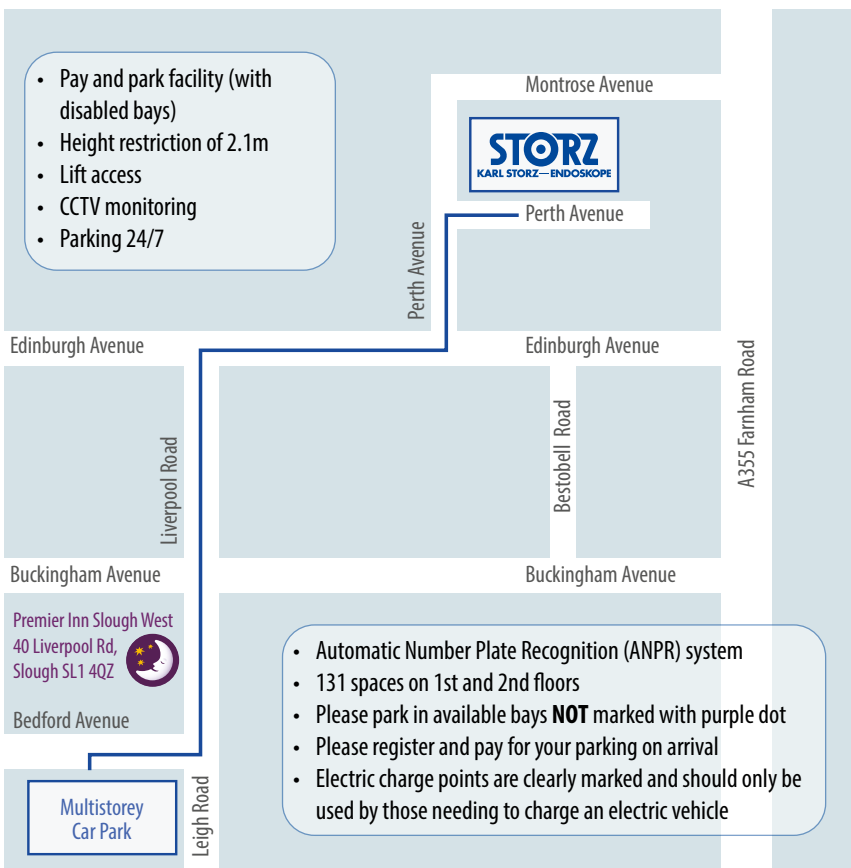

By Road - From M40: Leave the motorway at J2. Follow signs to Slough. Edinbrough Avenue is on the right after 'Pets at Home'.

By Road - From M4: Leave the motorway at J6. Follow the signs to Slough Trading Estate, joining the A355. Turn left at Sainsbury's on to Montrose Avenue, then follow the road around the end of the KARL STORZ building and turn left into Perth Avenue. Our car park will be to your left. There are visitors parking bays by the reception entrance.

By Rail: Slough train and bus stations are a 20 minute walk or short taxi journey along Bath Road

By Air: Heathrow International Airport is a 20 minute taxi journey.

Parking and Directions from Premier Inn

Parking at our offices is limited so unless otherwise agreed we ask that you park at the multistorey car park on **Bedford Avenue**, post code **SL1 4RA**. Please allow 10 minutes to walk from the car park and the Premier Inn to the office.